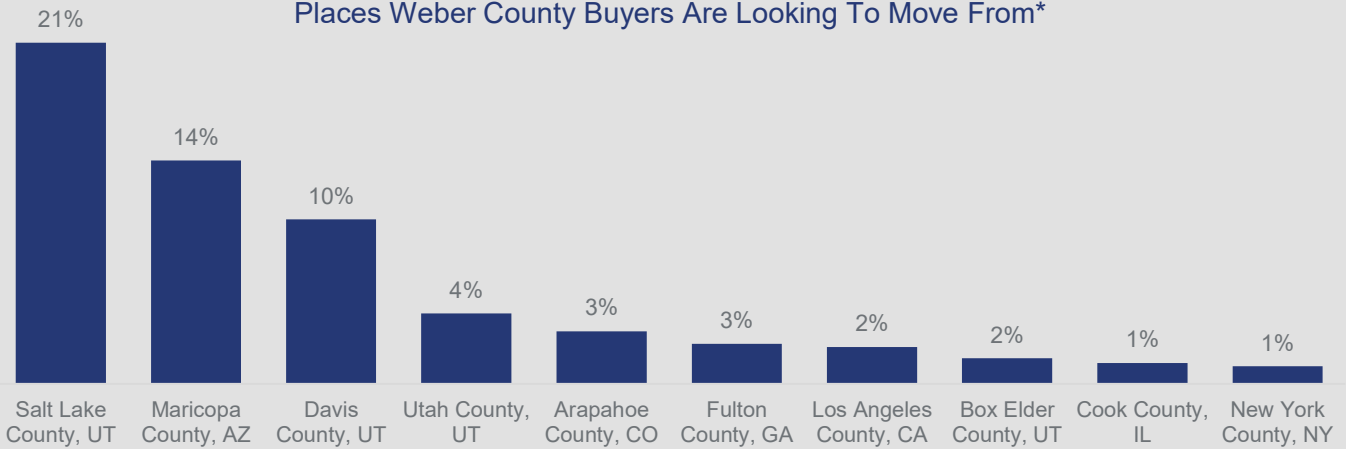

BROKERS • COLONIAL • DONAHOE

Geographic Demand | Q1 2024

WEBER COUNTY

Highlights:

- With respect to the demand for Weber County, 49% of buyer views come from other states.
- 36% of demand comes from other counties within the state.
- Views from Salt Lake County, UT make up the highest demand among all counties.

Buyer Views Come From

Places Weber County Buyers Are Looking To Move From*

The source of the data for this report is 2023 Q2 search data on realtor.com.

<https://www.realtor.com/research/reports/cross-market-demand/>

*Excludes international and local county views