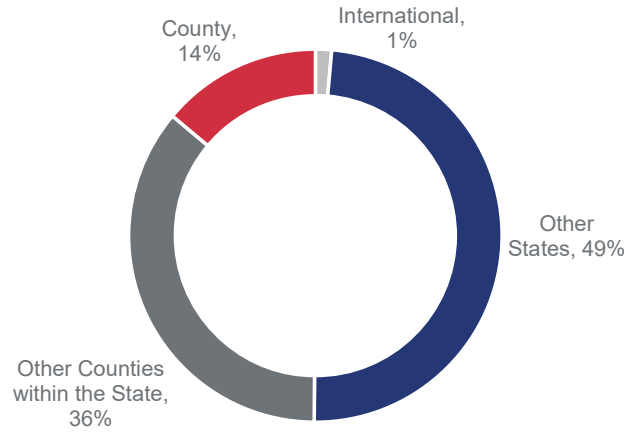

BROKERS • COLONIAL • DONAHOE

Geographic Demand | Q1 2024

WEBER COUNTY

Highlights:

- With respect to the demand for Weber County, 49% of buyer views come from other states.
- 36% of demand comes from other counties within the state.
- Views from Salt Lake County, UT make up the highest demand among all counties.

Buyer Views Come From

Places Weber County Buyers Are Looking To Move From*

The source of the data for this report is 2023 Q2 search data on realtor.com.

<https://www.realtor.com/research/reports/cross-market-demand/>

*Excludes international and local county views