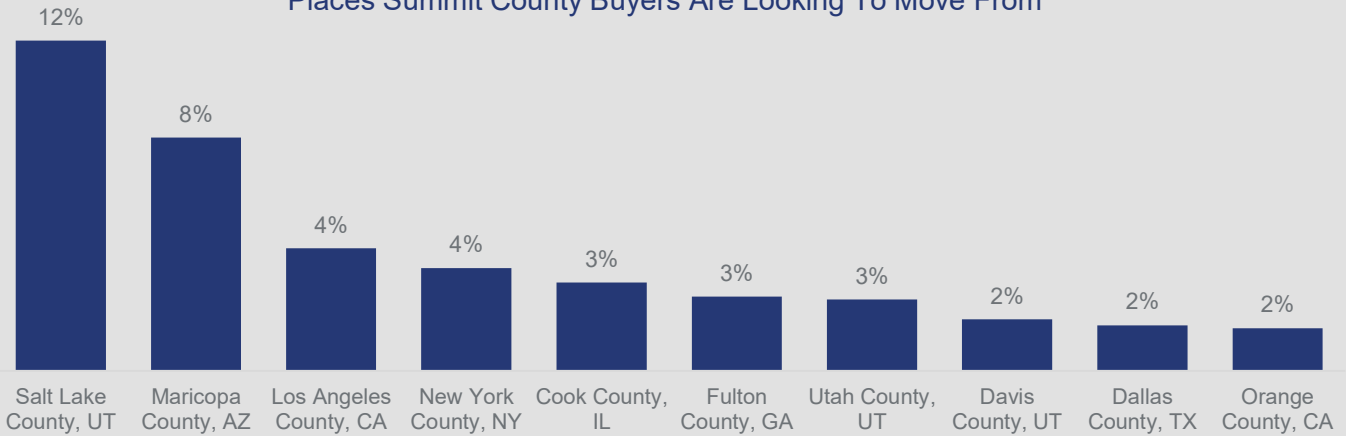

BROKERS • COLONIAL • DONAHOE

Geographic Demand | Q1 2024

SUMMIT COUNTY

Highlights:

- With respect to the demand for Summit County, 72% of buyer views come from other states.
- 19% of demand comes from other counties within the state.
- Views from Salt Lake County, UT and Maricopa County, AZ make up the highest demand among all counties.

Buyer Views Come From

Places Summit County Buyers Are Looking To Move From*

The source of the data for this report is 2023 Q2 search data on realtor.com.

<https://www.realtor.com/research/reports/cross-market-demand/>

*Excludes international and local county views