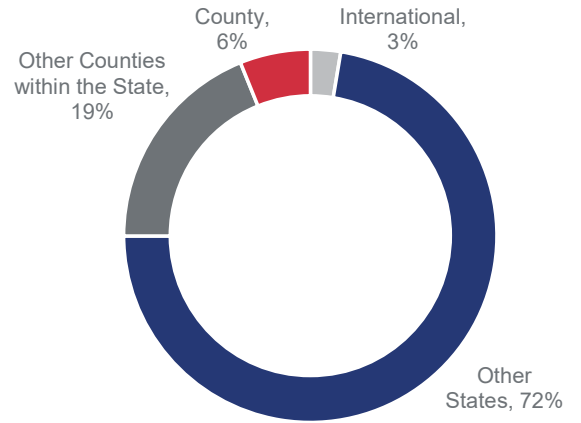

BROKERS • COLONIAL • DONAHOE

Geographic Demand | Q1 2024

SUMMIT COUNTY

Highlights:

- With respect to the demand for Summit County, 72% of buyer views come from other states.
- 19% of demand comes from other counties within the state.
- Views from Salt Lake County, UT and Maricopa County, AZ make up the highest demand among all counties.

Buyer Views Come From

Places Summit County Buyers Are Looking To Move From*

The source of the data for this report is 2023 Q2 search data on realtor.com.

<https://www.realtor.com/research/reports/cross-market-demand/>

*Excludes international and local county views