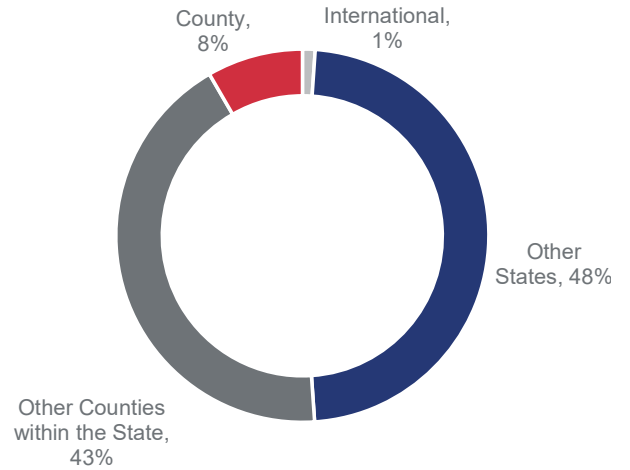

BROKERS • COLONIAL • DONAHOE

## SANPETE COUNTY

### Highlights:

- With respect to the demand for Sanpete County, 48% of buyer views come from other states.
- 43% of demand comes from other counties within the state.
- Views from Salt Lake County, UT make up the highest demand among all counties.

### Places Sanpete County Buyers Are Looking To Move From\*

The source of the data for this report is 2023 Q2 search data on realtor.com.

<https://www.realtor.com/research/reports/cross-market-demand/>

\*Excludes international and local county views