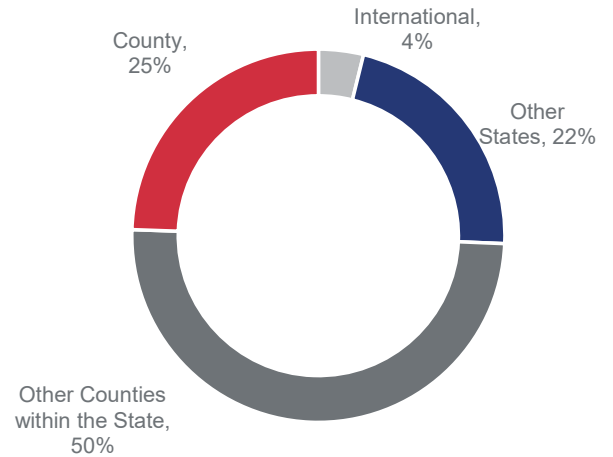

BROKERS • COLONIAL • DONAHOE

Geographic Demand | Q1 2024

RIVERSIDE COUNTY

Highlights:

- With respect to the demand for Riverside County, 50% of buyer views come from other counties within the state.
- 25% of demand comes from within the county.
- Views from Los Angeles County, CA make up the highest demand among all counties.

Buyer Views Come From

Places Riverside County Buyers Are Looking To Move From*

The source of the data for this report is 2023 Q2 search data on realtor.com.

<https://www.realtor.com/research/reports/cross-market-demand/>

*Excludes international and local county views