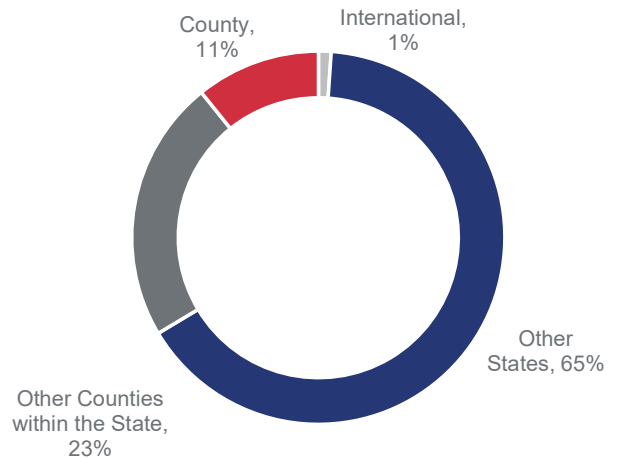

BROKERS • COLONIAL • DONAHOE

Geographic Demand | Q1 2024

IRON COUNTY

Highlights:

- With respect to the demand for Iron County, 65% of buyer views come from other states.
- 23% of demand comes from other counties within the state.
- Views from Maricopa County, AZ and Los Angeles County, CA make up the highest demand among all counties.

Buyer Views Come From

Places Iron County Buyers Are Looking To Move From*

The source of the data for this report is 2023 Q2 search data on realtor.com.

<https://www.realtor.com/research/reports/cross-market-demand/>

*Excludes international and local county views