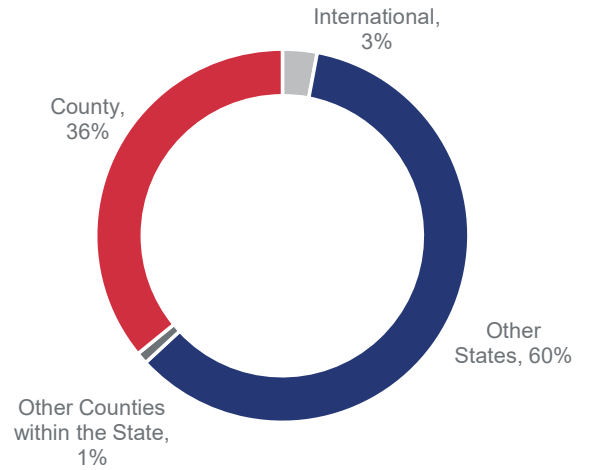

BROKERS • COLONIAL • DONAHOE

Geographic Demand | Q1 2024

CLARK COUNTY

Highlights:

- With respect to the demand for Clark County, 60% of buyer views come from other states.
- 36% of demand comes from within the county.
- Views from Los Angeles County, CA make up the highest demand among all counties.

Buyer Views Come From

Places Clark County Buyers Are Looking To Move From*

The source of the data for this report is 2023 Q2 search data on realtor.com.

<https://www.realtor.com/research/reports/cross-market-demand/>

*Excludes international and local county views