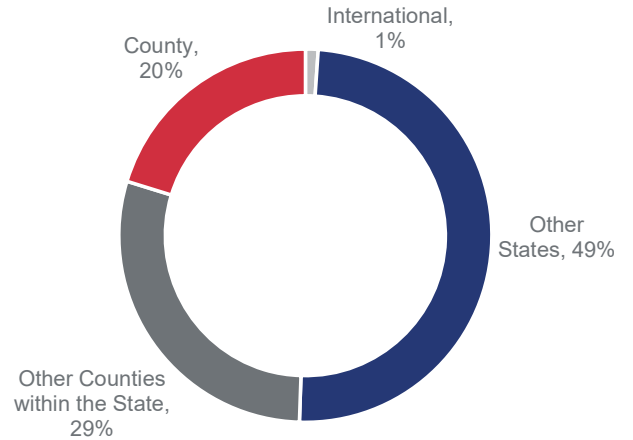

BROKERS • COLONIAL • DONAHOE

Geographic Demand | Q1 2024

CACHE COUNTY

Highlights:

- With respect to the demand for Cache County, 49% of buyer views come from other states.
- 29% of demand comes from other counties within the state.
- Views from Maricopa County, AZ and Salt Lake County, UT make up the highest demand among all counties.

Buyer Views Come From

Places Cache County Buyers Are Looking To Move From*

The source of the data for this report is 2023 Q2 search data on realtor.com.

<https://www.realtor.com/research/reports/cross-market-demand/>

*Excludes international and local county views