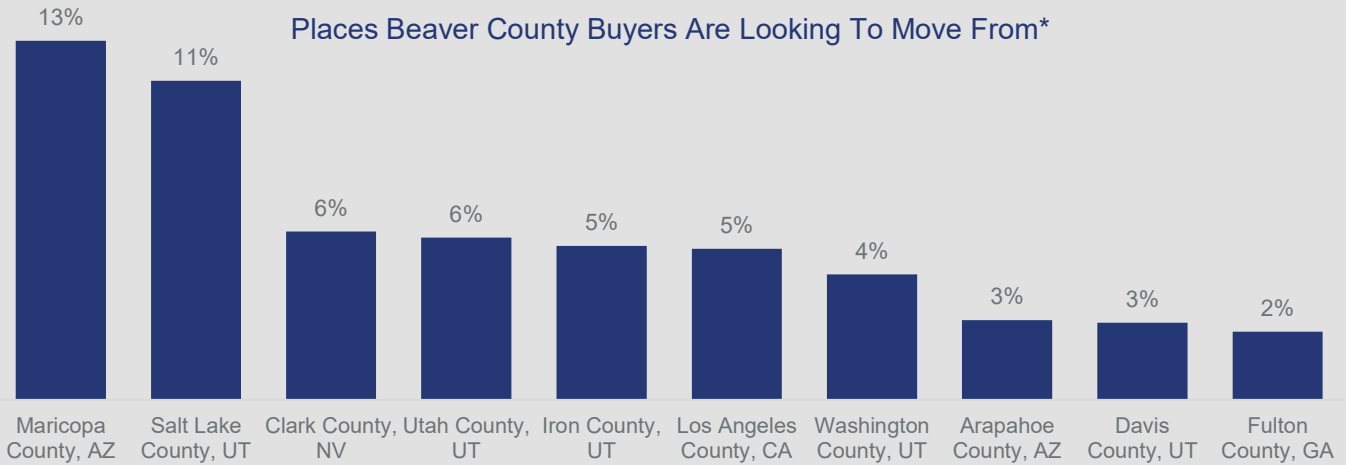

BROKERS • COLONIAL • DONAHOE

Geographic Demand | Q1 2024

BEAVER COUNTY

Highlights:

- With respect to the demand for Beaver County, 61% of buyer views come from other states.
- 36% of demand comes from other counties within the state.
- Views from Maricopa County, AZ and Salt Lake County, UT make up the highest demand among all counties.

Buyer Views Come From

Places Beaver County Buyers Are Looking To Move From*

The source of the data for this report is 2023 Q2 search data on realtor.com.

<https://www.realtor.com/research/reports/cross-market-demand/>

*Excludes international and local county views