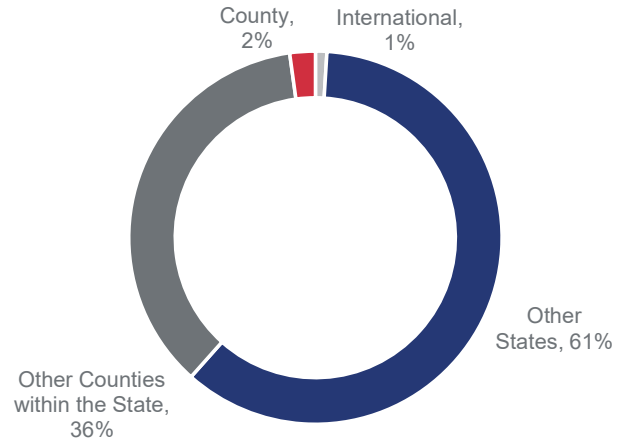

BROKERS • COLONIAL • DONAHOE

Geographic Demand | Q1 2024

BEAVER COUNTY

Highlights:

- With respect to the demand for Beaver County, 61% of buyer views come from other states.
- 36% of demand comes from other counties within the state.
- Views from Maricopa County, AZ and Salt Lake County, UT make up the highest demand among all counties.

Buyer Views Come From

Places Beaver County Buyers Are Looking To Move From*

The source of the data for this report is 2023 Q2 search data on realtor.com.

<https://www.realtor.com/research/reports/cross-market-demand/>

*Excludes international and local county views