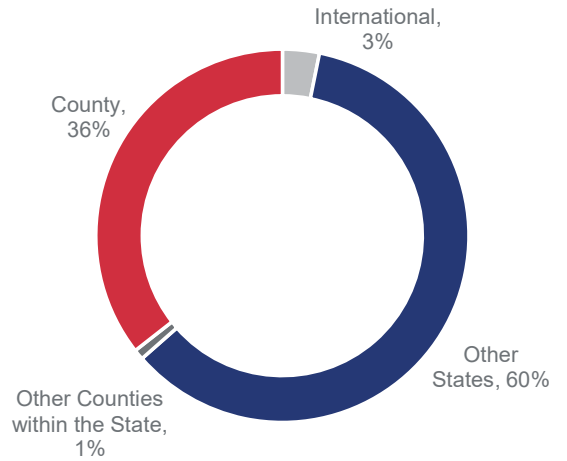

BROKERS • COLONIAL • DONAHOE

Geographic Demand | Q4 2023

CLARK COUNTY

Highlights:

- With respect to the demand for Clark County, 60% of buyer views come from other states.
- 36% of demand comes from within the county.
- Views from Los Angeles County, CA make up the highest demand among all counties.

Buyer Views Come From

Places Clark County Buyers Are Looking To Move From*

The source of the data for this report is 2023 Q2 search data on realtor.com.

<https://www.realtor.com/research/reports/cross-market-demand/>

*Excludes international and local county views