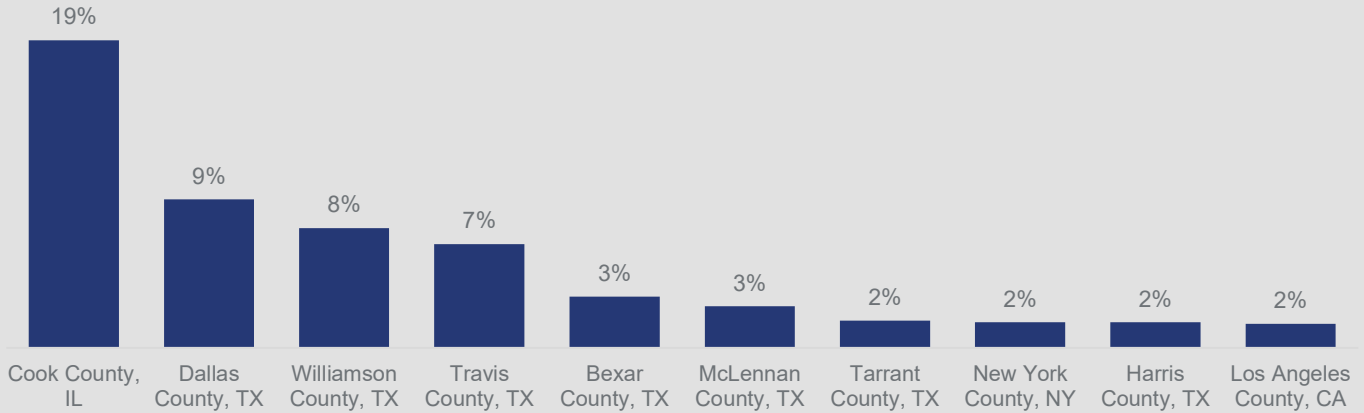

BROKERS • COLONIAL • DONAHOE

Geographic Demand | Q3 2023

BELL COUNTY

Highlights:

- With respect to the demand for Bell County, 38% of buyer views come from other counties within the state.
- 35% of demand comes from other states.
- Views from Cook County, IL make up the highest demand among all counties.

Buyer Views Come From

Places Bell County Buyers Are Looking To Move From*

The source of the data for this report is 2023 Q2 search data on realtor.com.

<https://www.realtor.com/research/reports/cross-market-demand/>

*Excludes international and local county views