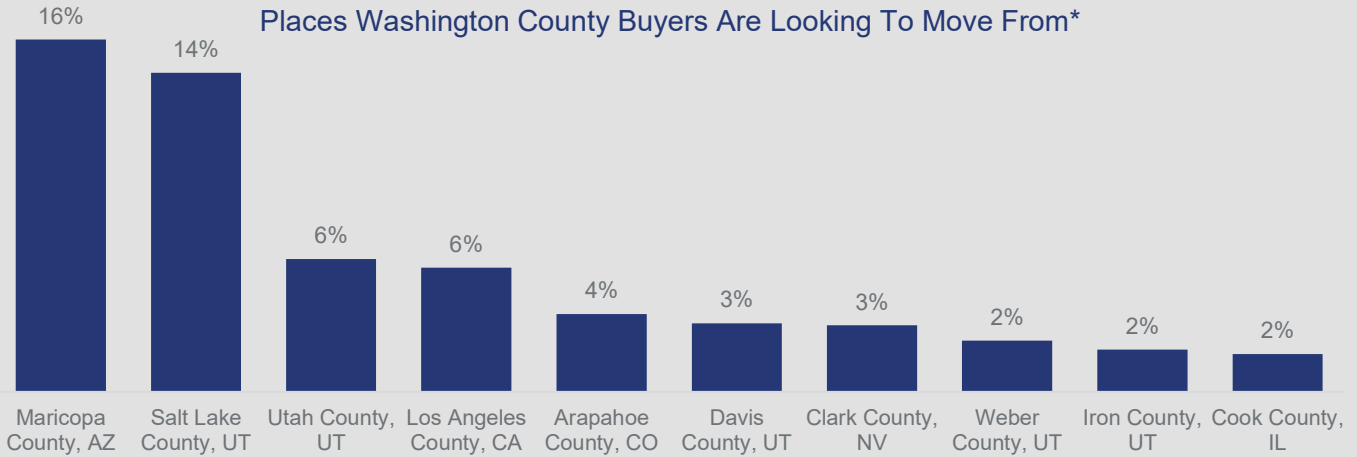

BROKERS • COLONIAL • DONAHOE

Geographic Demand | Q1 2023

WASHINGTON COUNTY

Highlights:

- With respect to the demand for Washington County, 58% of buyer views come from other states.
- 29% of demand comes from other counties within the state.
- Views from Maricopa County, AZ and Salt Lake County, UT make up the highest demand among all counties.

Buyer Views Come From

Places Washington County Buyers Are Looking To Move From*

The source of the data for this report is 2022 Q2 search data on realtor.com.

<https://www.realtor.com/research/reports/cross-market-demand/>

*Excludes international and local county views