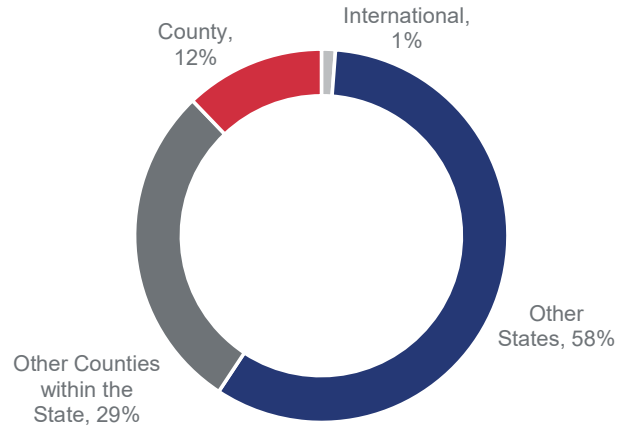

BROKERS • COLONIAL • DONAHOE

Geographic Demand | Q1 2023

WASHINGTON COUNTY

Highlights:

- With respect to the demand for Washington County, 58% of buyer views come from other states.
- 29% of demand comes from other counties within the state.
- Views from Maricopa County, AZ and Salt Lake County, UT make up the highest demand among all counties.

Buyer Views Come From

Places Washington County Buyers Are Looking To Move From*

The source of the data for this report is 2022 Q2 search data on realtor.com.

<https://www.realtor.com/research/reports/cross-market-demand/>

*Excludes international and local county views