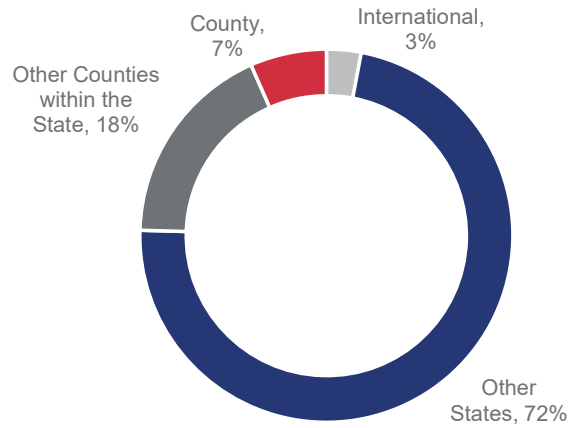

BROKERS • COLONIAL • DONAHOE

Geographic Demand | Q1 2023

SUMMIT COUNTY

Highlights:

- With respect to the demand for Utah County, 72% of buyer views come from other states.
- 18% of demand comes from other counties within the state.
- Views from Salt Lake County, UT and Maricopa County, AZ make up the highest demand among all counties.

Buyer Views Come From

Places Summit County Buyers Are Looking To Move From*

The source of the data for this report is 2022 Q2 search data on realtor.com.

<https://www.realtor.com/research/reports/cross-market-demand/>

*Excludes international and local county views