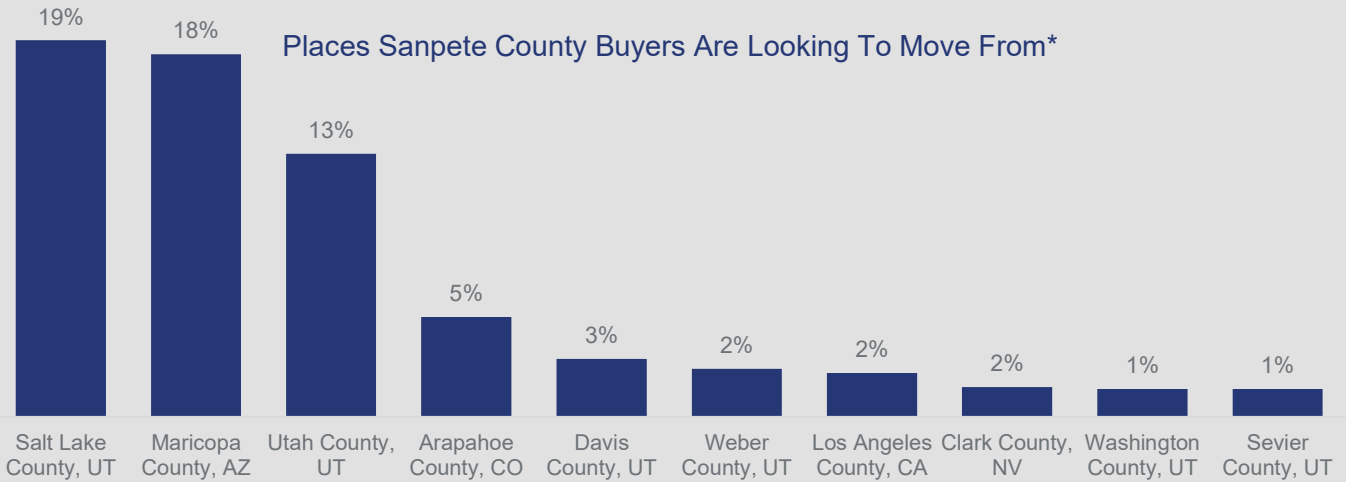

BROKERS • COLONIAL • DONAHOE

Geographic Demand | Q1 2023

SANPETE COUNTY

Highlights:

- With respect to the demand for Sanpete County, 48% of buyer views come from other states.
- 42% of demand comes from other counties within the state.
- Views from Salt Lake County, UT and Maricopa County, AZ make up the highest demand among all counties.

Buyer Views Come From

Places Sanpete County Buyers Are Looking To Move From*

The source of the data for this report is 2022 Q2 search data on realtor.com.

<https://www.realtor.com/research/reports/cross-market-demand/>

*Excludes international and local county views