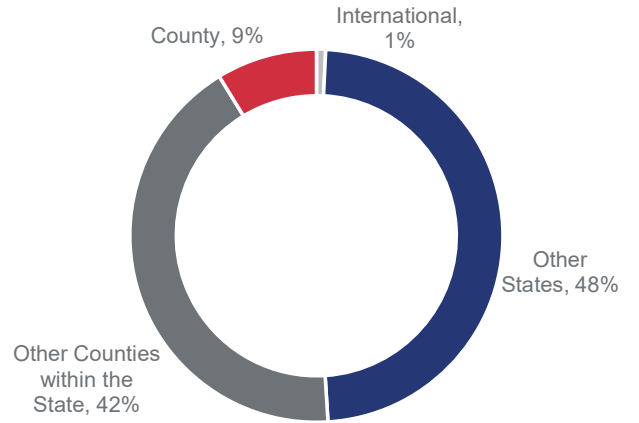

BROKERS • COLONIAL • DONAHOE

Geographic Demand | Q1 2023

SANPETE COUNTY

Highlights:

- With respect to the demand for Sanpete County, 48% of buyer views come from other states.
- 42% of demand comes from other counties within the state.
- Views from Salt Lake County, UT and Maricopa County, AZ make up the highest demand among all counties.

Buyer Views Come From

Places Sanpete County Buyers Are Looking To Move From*

The source of the data for this report is 2022 Q2 search data on realtor.com.

<https://www.realtor.com/research/reports/cross-market-demand/>

*Excludes international and local county views