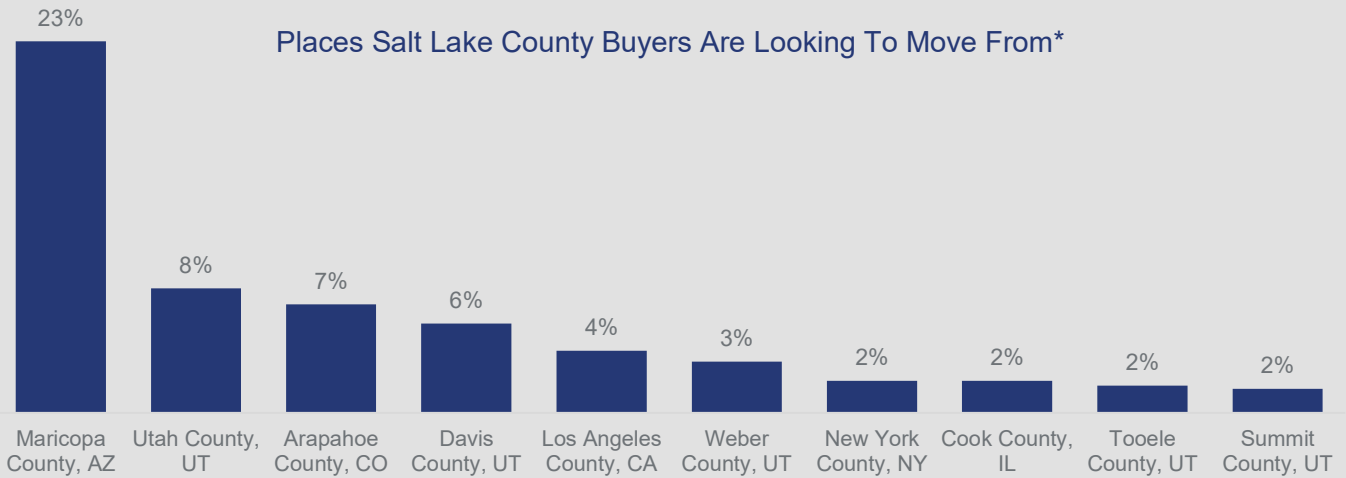

BROKERS • COLONIAL • DONAHOE

Geographic Demand | Q1 2023

SALT LAKE COUNTY

Highlights:

- With respect to the demand for Salt Lake County, 45% of buyer views come from other states.
- 38% of demand comes from views within the county.
- Views from Maricopa County, AZ make up the highest demand among all counties.

Buyer Views Come From

Places Salt Lake County Buyers Are Looking To Move From*

The source of the data for this report is 2022 Q2 search data on realtor.com.

<https://www.realtor.com/research/reports/cross-market-demand/>

*Excludes international and local county views