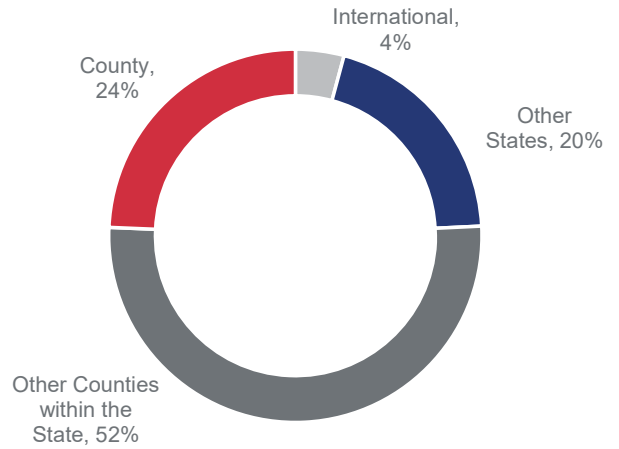

BROKERS • COLONIAL • DONAHOE

Geographic Demand | Q1 2023

RIVERSIDE COUNTY

Highlights:

- With respect to the demand for Riverside County, 52% of buyer views come from other counties within the state.
- 24% of demand comes from within the county.
- Views from Los Angeles County, CA make up the highest demand among all counties.

Buyer Views Come From

Places Riverside County Buyers Are Looking To Move From*

The source of the data for this report is 2022 Q2 search data on realtor.com.

<https://www.realtor.com/research/reports/cross-market-demand/>

*Excludes international and local county views