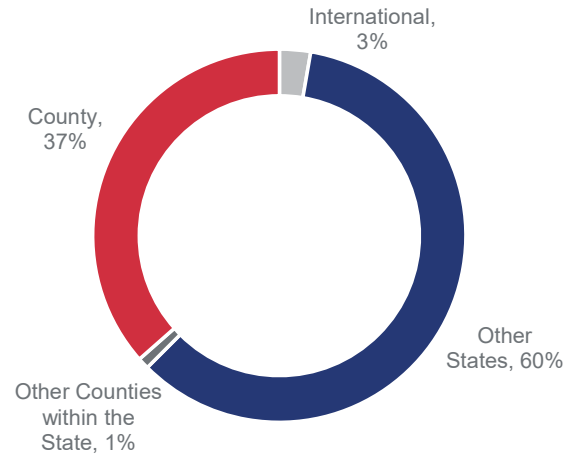

BROKERS • COLONIAL • DONAHOE

Geographic Demand | Q1 2023

CLARK COUNTY

Highlights:

- With respect to the demand for Clark County, 60% of buyer views come from other states.
- 37% of demand comes from within the county.
- Views from Los Angeles County, CA make up the highest demand among all counties.

Buyer Views Come From

Places Clark County Buyers Are Looking To Move From*

The source of the data for this report is 2022 Q2 search data on realtor.com.

<https://www.realtor.com/research/reports/cross-market-demand/>

*Excludes international and local county views