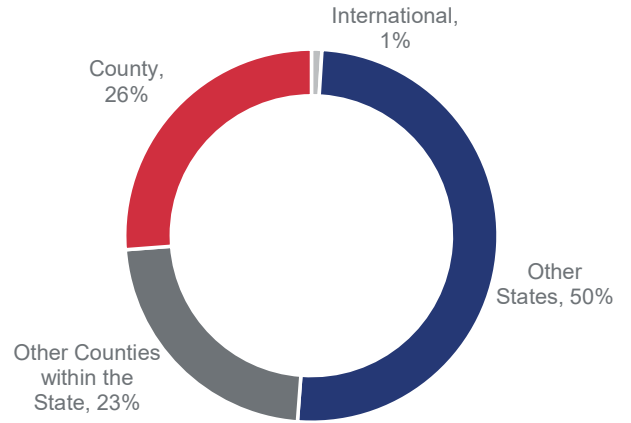

BROKERS • COLONIAL • DONAHOE

Geographic Demand | Q1 2023

CACHE COUNTY

Highlights:

- With respect to the demand for Cache County, 50% of buyer views come from other states.
- 23% of demand comes from other counties within the state.
- Views from Maricopa County, AZ make up the highest demand among all counties.

Buyer Views Come From

Places Cache County Buyers Are Looking To Move From*

The source of the data for this report is 2022 Q2 search data on realtor.com.

<https://www.realtor.com/research/reports/cross-market-demand/>

*Excludes international and local county views