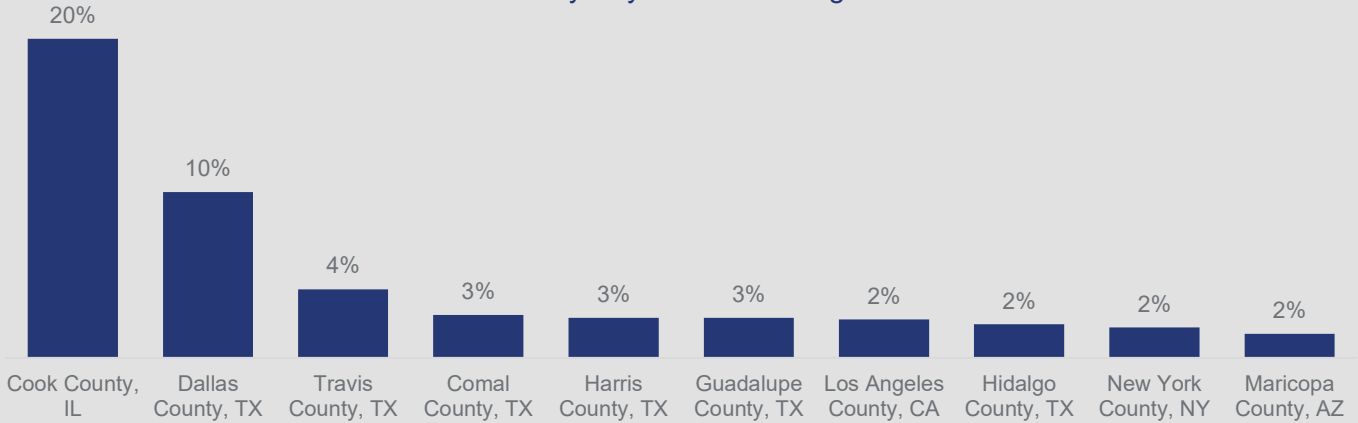

BROKERS • COLONIAL • DONAHOE

Geographic Demand | Q1 2023

BEXAR COUNTY

Highlights:

- With respect to the demand for Bexar County, 41% of buyer views come from within the county.
- 31% of demand comes from other states.
- Views from Cook County, IL make up the highest demand among all counties.

Buyer Views Come From

Places Bexar County Buyers Are Looking To Move From*

The source of the data for this report is 2022 Q2 search data on realtor.com.

<https://www.realtor.com/research/reports/cross-market-demand/>

*Excludes international and local county views