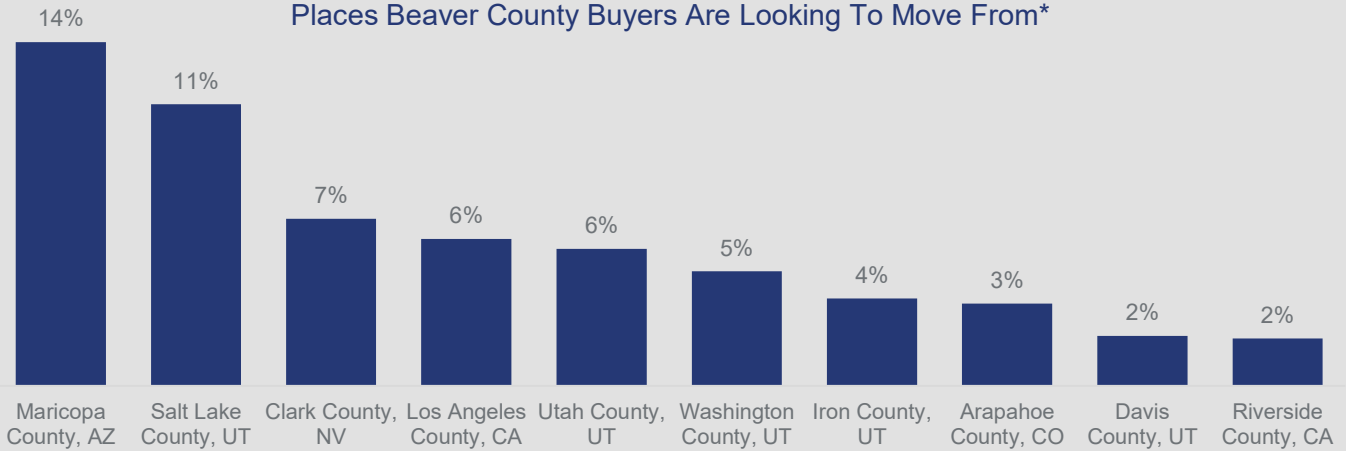

BROKERS • COLONIAL • DONAHOE

Geographic Demand | Q1 2023

BEAVER COUNTY

Highlights:

- With respect to the demand for Beaver County, 64% of buyer views come from other states.
- 33% of demand comes from other counties within the state.
- Views from Maricopa County, AZ make up the highest demand among all counties.

Buyer Views Come From

Places Beaver County Buyers Are Looking To Move From*

The source of the data for this report is 2022 Q2 search data on realtor.com.

<https://www.realtor.com/research/reports/cross-market-demand/>

*Excludes international and local county views