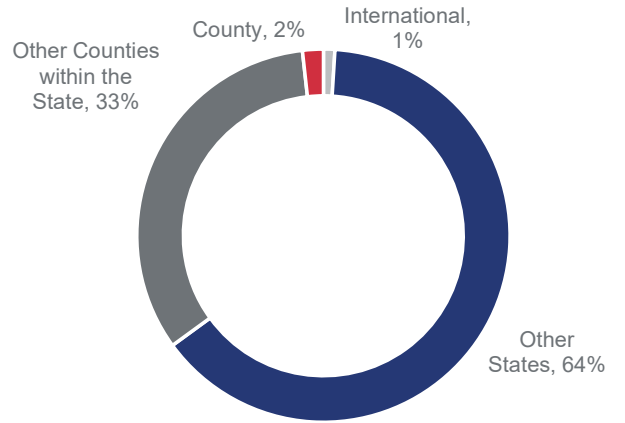

BROKERS • COLONIAL • DONAHOE

Geographic Demand | Q1 2023

BEAVER COUNTY

Highlights:

- With respect to the demand for Beaver County, 64% of buyer views come from other states.
- 33% of demand comes from other counties within the state.
- Views from Maricopa County, AZ make up the highest demand among all counties.

Buyer Views Come From

Places Beaver County Buyers Are Looking To Move From*

The source of the data for this report is 2022 Q2 search data on realtor.com.

<https://www.realtor.com/research/reports/cross-market-demand/>

*Excludes international and local county views