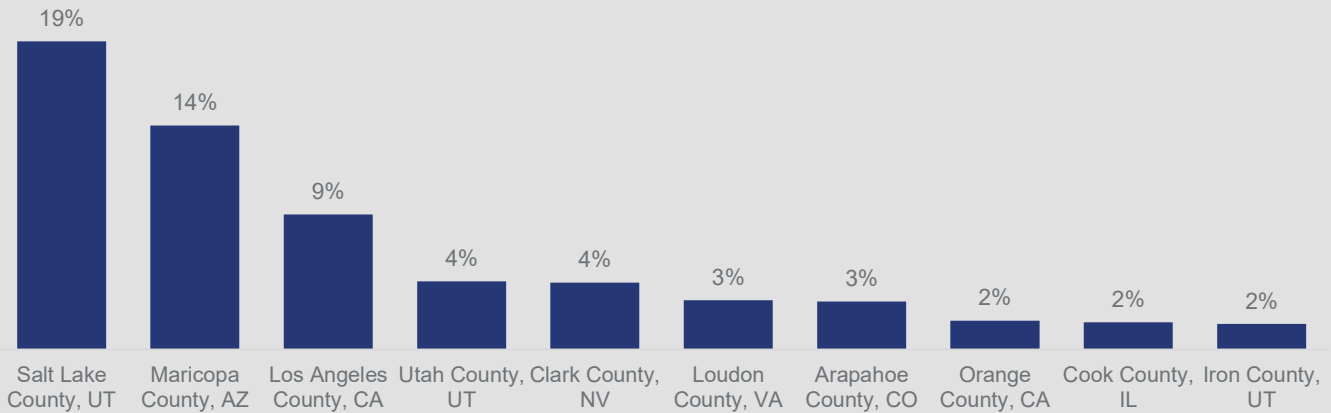

BROKERS • COLONIAL • DONAHOE

Geographic Demand | Q4 2022

WASHINGTON COUNTY

Highlights:

- With respect to the demand for Washington County, 58% of buyer views come from other states.
- 26% of demand comes from other counties within the state.
- Views from Salt Lake County, UT and Maricopa County, AZ make up the highest demand among all counties.

Buyer Views Come From

Places Washington County Buyers Are Looking To Move From*

The source of the data for this report is 2022 Q2 search data on realtor.com.

<https://www.realtor.com/research/reports/cross-market-demand/>

*Excludes international and local county views