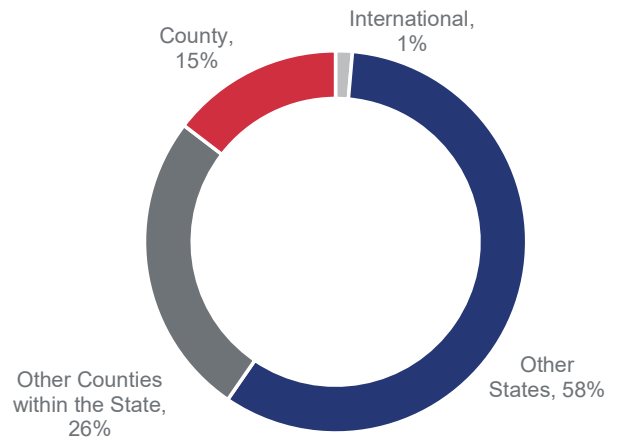

BROKERS • COLONIAL • DONAHOE

Geographic Demand | Q4 2022

WASHINGTON COUNTY

Highlights:

- With respect to the demand for Washington County, 58% of buyer views come from other states.
- 26% of demand comes from other counties within the state.
- Views from Salt Lake County, UT and Maricopa County, AZ make up the highest demand among all counties.

Buyer Views Come From

Places Washington County Buyers Are Looking To Move From*

The source of the data for this report is 2022 Q2 search data on realtor.com.

<https://www.realtor.com/research/reports/cross-market-demand/>

*Excludes international and local county views