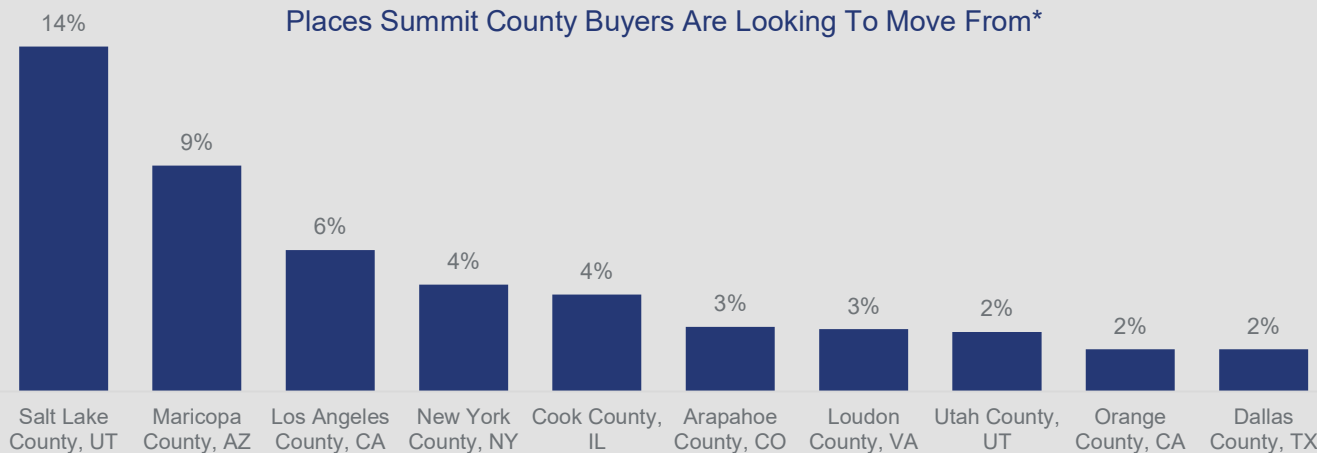

BROKERS • COLONIAL • DONAHOE

Geographic Demand | Q4 2022

SUMMIT COUNTY

Highlights:

- With respect to the demand for Summit County, 72% of buyer views come from other states.
- 19% of demand comes from other counties within the state.
- Views from Salt Lake County, UT and Maricopa County, AZ make up the highest demand among all counties.

Buyer Views Come From

Places Summit County Buyers Are Looking To Move From*

The source of the data for this report is 2022 Q2 search data on realtor.com.

<https://www.realtor.com/research/reports/cross-market-demand/>

*Excludes international and local county views