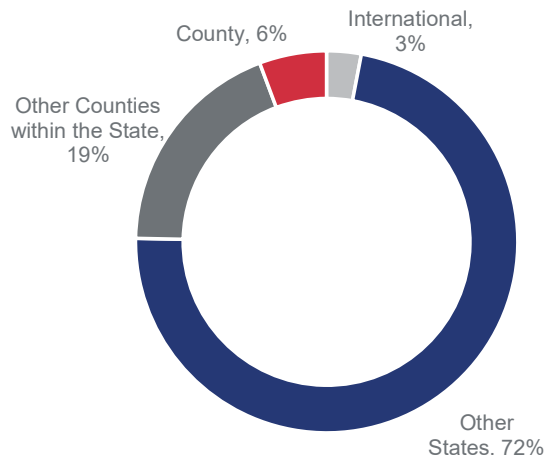

BROKERS • COLONIAL • DONAHOE

Geographic Demand | Q4 2022

SUMMIT COUNTY

Highlights:

- With respect to the demand for Summit County, 72% of buyer views come from other states.
- 19% of demand comes from other counties within the state.
- Views from Salt Lake County, UT and Maricopa County, AZ make up the highest demand among all counties.

Buyer Views Come From

Places Summit County Buyers Are Looking To Move From*

The source of the data for this report is 2022 Q2 search data on realtor.com.

<https://www.realtor.com/research/reports/cross-market-demand/>

*Excludes international and local county views