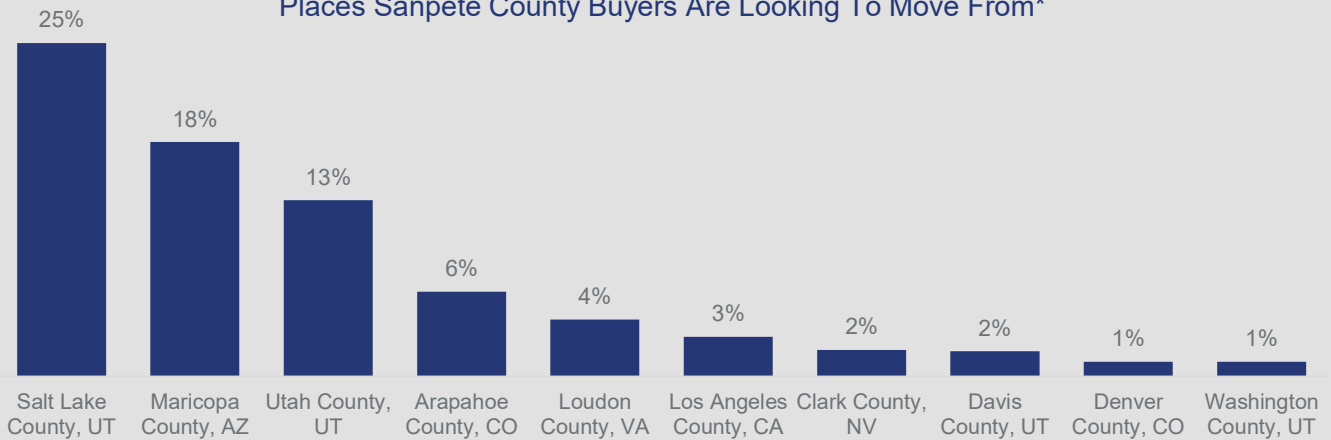

BROKERS • COLONIAL • DONAHOE

Geographic Demand | Q4 2022

SANPETE COUNTY

Highlights:

- With respect to the demand for Sanpete County, 47% of buyer views come from other states.
- 42% of demand comes from other counties within the state.
- Views from Salt Lake County, UT and Maricopa County, AZ make up the highest demand among all counties.

Buyer Views Come From

Places Sanpete County Buyers Are Looking To Move From*

The source of the data for this report is 2022 Q2 search data on realtor.com.

<https://www.realtor.com/research/reports/cross-market-demand/>

*Excludes international and local county views