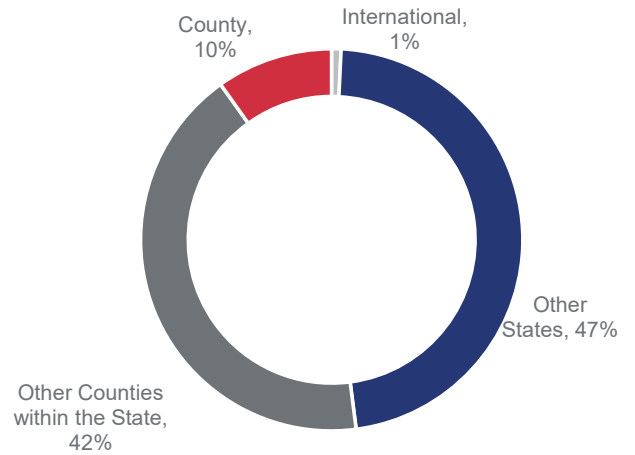

BROKERS • COLONIAL • DONAHOE

Geographic Demand | Q4 2022

SANPETE COUNTY

Highlights:

- With respect to the demand for Sanpete County, 47% of buyer views come from other states.
- 42% of demand comes from other counties within the state.
- Views from Salt Lake County, UT and Maricopa County, AZ make up the highest demand among all counties.

Buyer Views Come From

Places Sanpete County Buyers Are Looking To Move From*

The source of the data for this report is 2022 Q2 search data on realtor.com.

<https://www.realtor.com/research/reports/cross-market-demand/>

*Excludes international and local county views