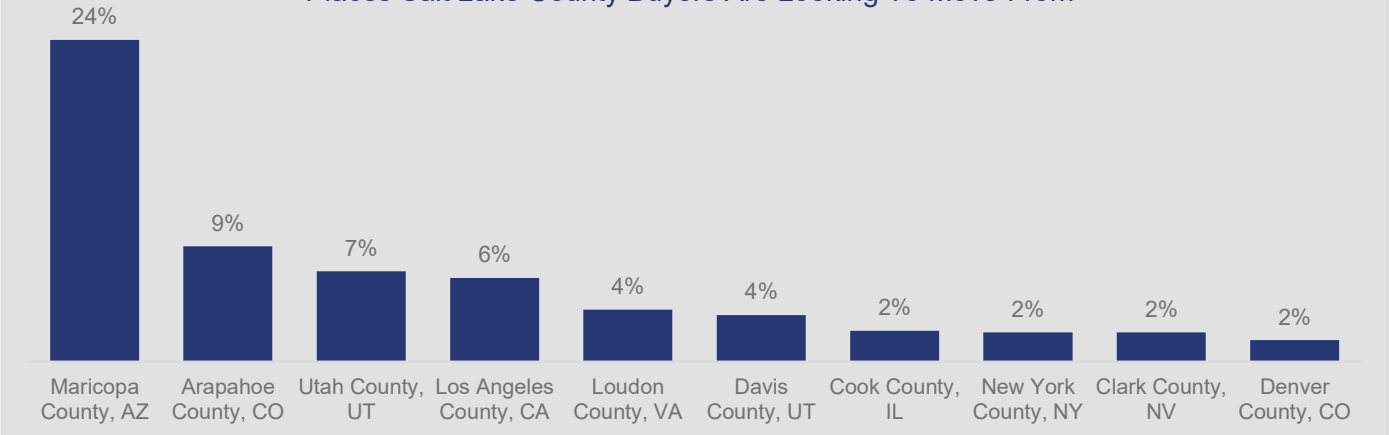

BROKERS • COLONIAL • DONAHOE

Geographic Demand | Q4 2022

SALT LAKE COUNTY

Highlights:

- With respect to the demand for Salt Lake County, 45% of buyer views come from other states.
- 45% of demand comes from within the county.
- Views from Maricopa County, AZ make up the highest demand from one county of 24%.

Buyer Views Come From

Places Salt Lake County Buyers Are Looking To Move From*

The source of the data for this report is 2022 Q2 search data on realtor.com.

<https://www.realtor.com/research/reports/cross-market-demand/>

*Excludes international and local county views