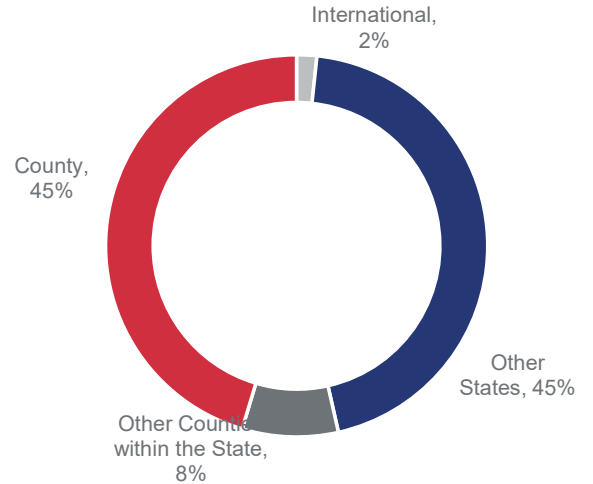

BROKERS • COLONIAL • DONAHOE

Geographic Demand | Q4 2022

SALT LAKE COUNTY

Highlights:

- With respect to the demand for Salt Lake County, 45% of buyer views come from other states.
- 45% of demand comes from within the county.
- Views from Maricopa County, AZ make up the highest demand from one county of 24%.

Buyer Views Come From

Places Salt Lake County Buyers Are Looking To Move From*

The source of the data for this report is 2022 Q2 search data on realtor.com.

<https://www.realtor.com/research/reports/cross-market-demand/>

*Excludes international and local county views