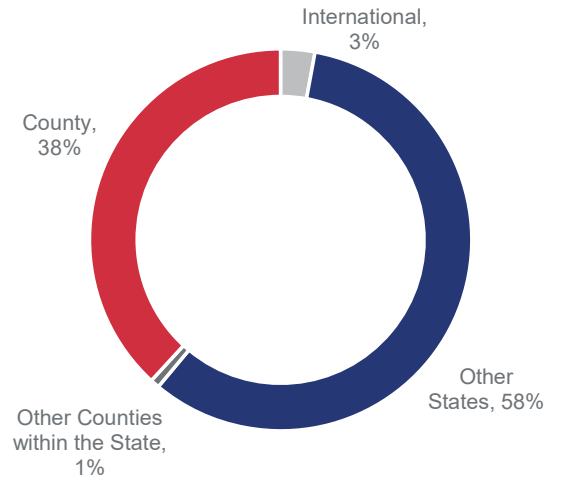

BROKERS • COLONIAL • DONAHOE

Geographic Demand | Q4 2022

CLARK COUNTY

Highlights:

- With respect to the demand for Clark County, 58% of buyer views come from other states.
- 38% of demand comes from the county.
- Views from Los Angeles County, CA make up the highest demand among all counties.

Buyer Views Come From

Places Clark County Buyers Are Looking To Move From*

The source of the data for this report is 2022 Q2 search data on realtor.com.

<https://www.realtor.com/research/reports/cross-market-demand/>

*Excludes international and local county views