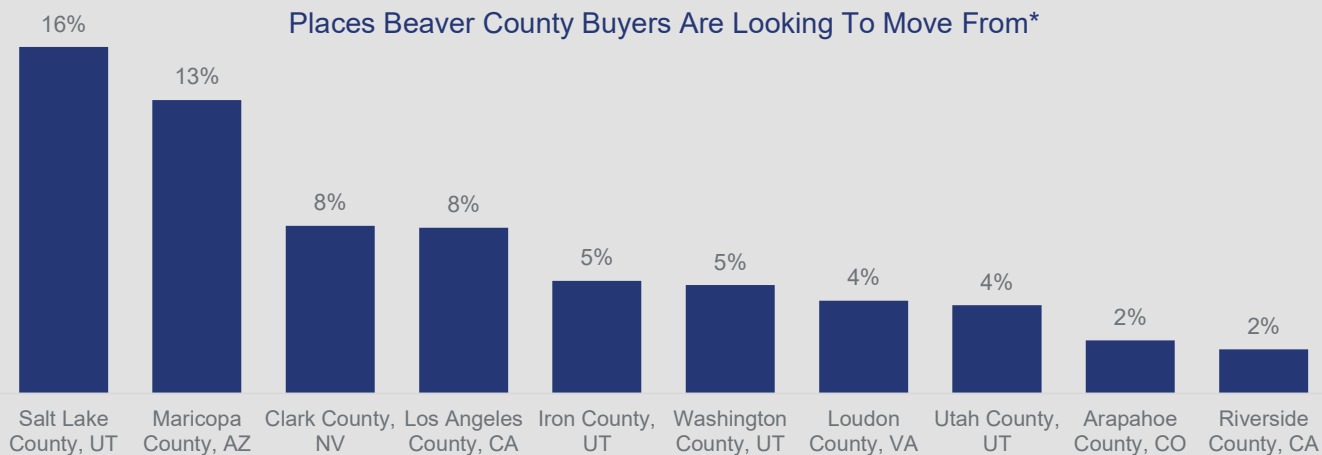

BROKERS • COLONIAL • DONAHOE

Geographic Demand | Q4 2022

BEAVER COUNTY

Highlights:

- With respect to the demand for Beaver County, 63% of buyer views come from other states.
- 34% of demand comes from other counties within the state.
- Views from Salt Lake County, UT and Maricopa County, AZ make up the highest demand among all counties.

Buyer Views Come From

Places Beaver County Buyers Are Looking To Move From*

The source of the data for this report is 2022 Q2 search data on realtor.com.

<https://www.realtor.com/research/reports/cross-market-demand/>

*Excludes international and local county views