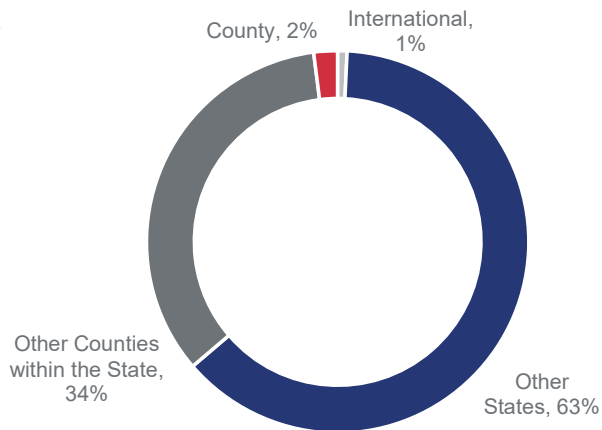

BROKERS • COLONIAL • DONAHOE

Geographic Demand | Q4 2022

BEAVER COUNTY

Highlights:

- With respect to the demand for Beaver County, 63% of buyer views come from other states.
- 34% of demand comes from other counties within the state.
- Views from Salt Lake County, UT and Maricopa County, AZ make up the highest demand among all counties.

Buyer Views Come From

Places Beaver County Buyers Are Looking To Move From*

The source of the data for this report is 2022 Q2 search data on realtor.com.

<https://www.realtor.com/research/reports/cross-market-demand/>

*Excludes international and local county views