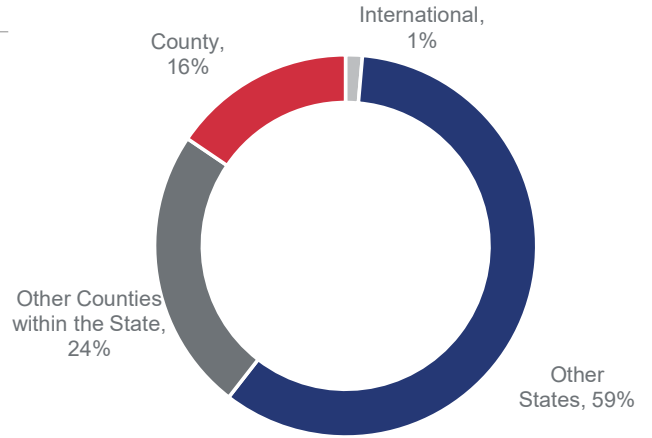

BROKERS • COLONIAL • DONAHOE

Geographic Demand | Q3 2022

WASHINGTON COUNTY

Highlights:

- With respect to the demand for Washington County, over half, or 59% of buyer views come from other states.
- Only 16% of demand comes from within the county.
- Views from Salt Lake County, UT alone make up 17%, the highest demand from any county.

Buyer Views Come From

Places Washington County Buyers Are Looking To Move From*

The source of the data for this report is 2022 Q2 search data on realtor.com.
<https://www.realtor.com/research/reports/cross-market-demand/>
 *Excludes international and local county views