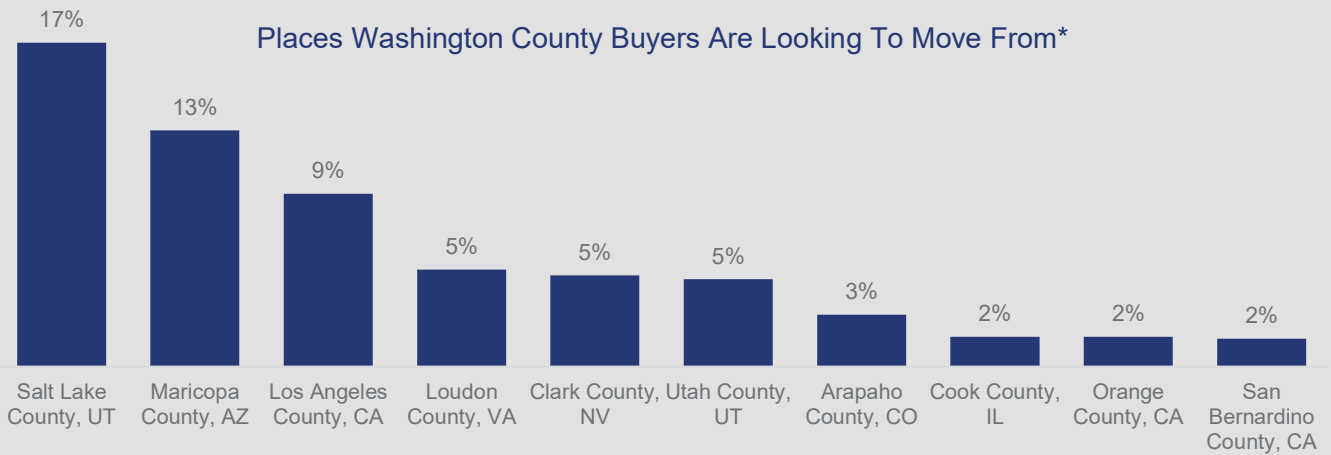

BROKERS • COLONIAL • DONAHOE

Geographic Demand | Q3 2022

WASHINGTON COUNTY

Highlights:

- With respect to the demand for Washington County, over half, or 59% of buyer views come from other states.
- Only 16% of demand comes from within the county.
- Views from Salt Lake County, UT alone make up 17%, the highest demand from any county.

Buyer Views Come From

Places Washington County Buyers Are Looking To Move From*

The source of the data for this report is 2022 Q2 search data on realtor.com.
<https://www.realtor.com/research/reports/cross-market-demand/>
 *Excludes international and local county views