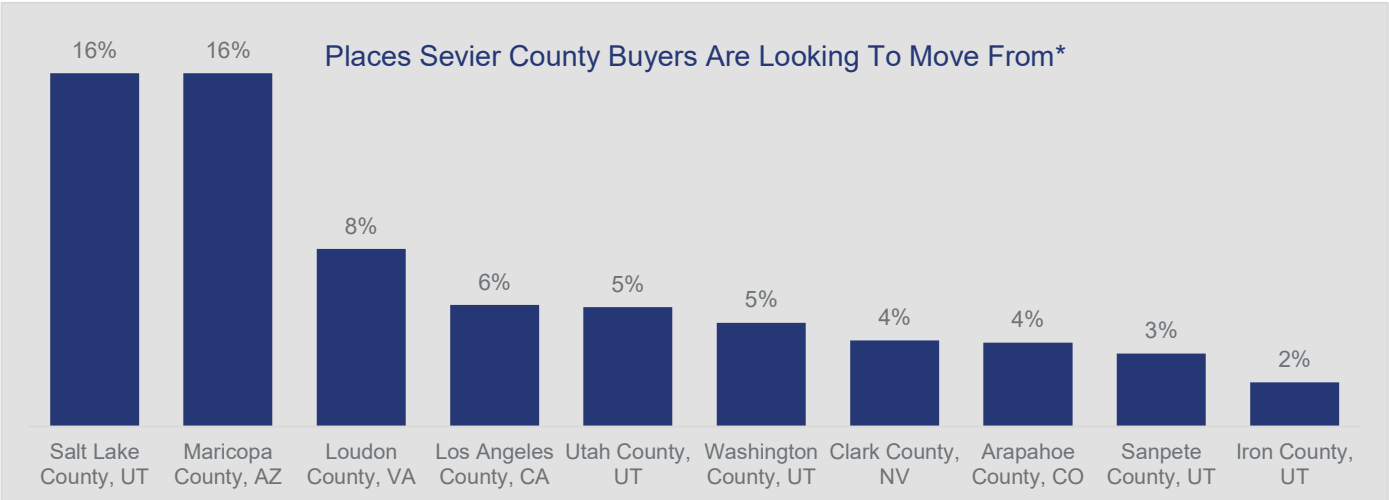

BROKERS • COLONIAL • DONAHOE

Geographic Demand | Q3 2022

SEVIER COUNTY

Highlights:

- With respect to the demand for Sanpete County, 56% of buyer views come from other states.
- Only 9% of demand comes from within the county.
- Views from other counties within the state make up 34% of demand.

Buyer Views Come From

Places Sevier County Buyers Are Looking To Move From*

The source of the data for this report is 2022 Q2 search data on realtor.com.
<https://www.realtor.com/research/reports/cross-market-demand/>
 *Excludes international and local county views