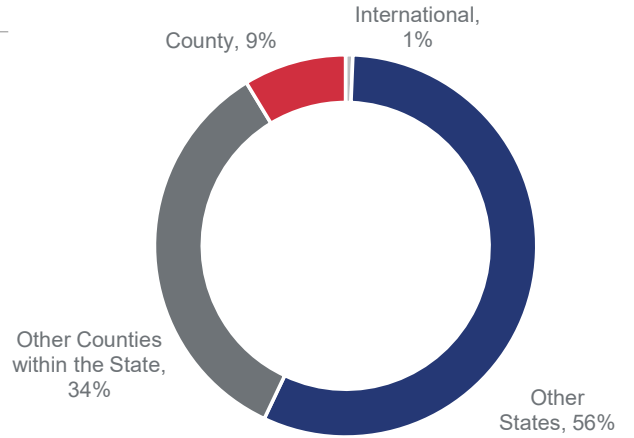

BROKERS • COLONIAL • DONAHOE

Geographic Demand | Q3 2022

SEVIER COUNTY

Highlights:

- With respect to the demand for Sanpete County, 56% of buyer views come from other states.
- Only 9% of demand comes from within the county.
- Views from other counties within the state make up 34% of demand.

Buyer Views Come From

Places Sevier County Buyers Are Looking To Move From*

The source of the data for this report is 2022 Q2 search data on realtor.com.
<https://www.realtor.com/research/reports/cross-market-demand/>
 *Excludes international and local county views