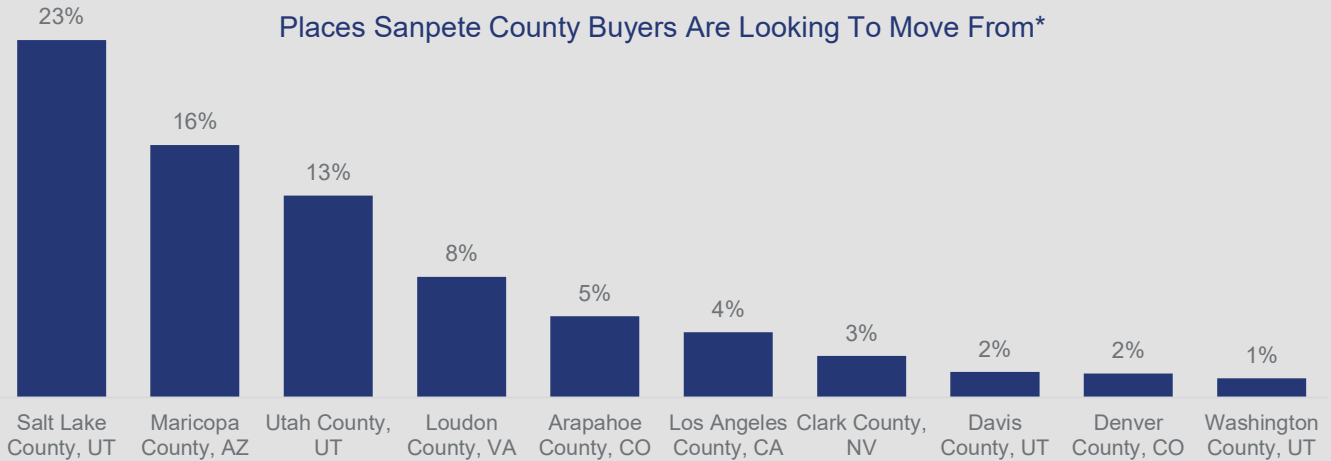

BROKERS • COLONIAL • DONAHOE

Geographic Demand | Q3 2022

SANPETE COUNTY

Highlights:

- With respect to the demand for Sanpete County, 48% of buyer views come from other states.
- Only 11% of demand comes from within the county.
- Views from other counties within the state make up 40% of demand.

Buyer Views Come From

Places Sanpete County Buyers Are Looking To Move From*

The source of the data for this report is 2022 Q2 search data on realtor.com.

<https://www.realtor.com/research/reports/cross-market-demand/>

*Excludes international and local county views