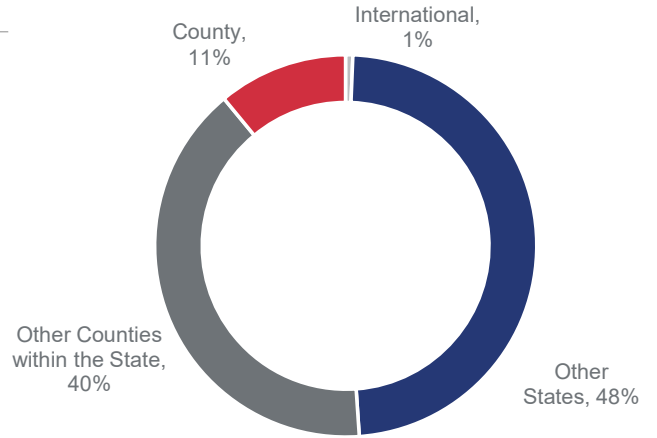

BROKERS • COLONIAL • DONAHOE

Geographic Demand | Q3 2022

SANPETE COUNTY

Highlights:

- With respect to the demand for Sanpete County, 48% of buyer views come from other states.
- Only 11% of demand comes from within the county.
- Views from other counties within the state make up 40% of demand.

Buyer Views Come From

Places Sanpete County Buyers Are Looking To Move From*

The source of the data for this report is 2022 Q2 search data on realtor.com.

<https://www.realtor.com/research/reports/cross-market-demand/>

*Excludes international and local county views