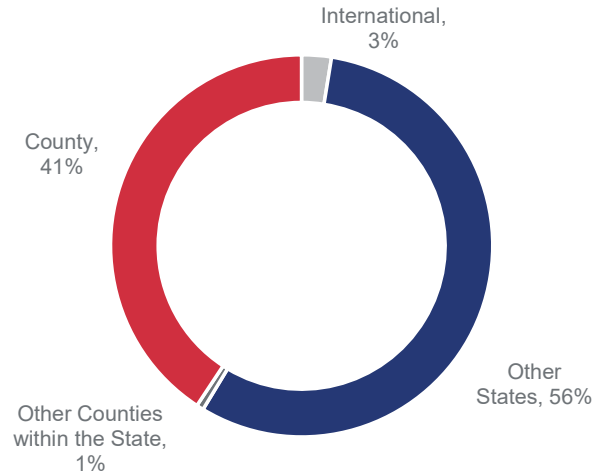

BROKERS • COLONIAL • DONAHOE

Geographic Demand | Q3 2022

CLARK COUNTY

Highlights:

- With respect to the demand for Clark County, over half, or 56% of buyer views come from other states.
- 41% of demand comes from within the county.
- Views from Los Angeles County, CA alone make up 30%, the highest demand from any county.

Buyer Views Come From

Places Clark County Buyers Are Looking To Move From*

The source of the data for this report is 2022 Q2 search data on realtor.com.

<https://www.realtor.com/research/reports/cross-market-demand/>

*Excludes international and local county views