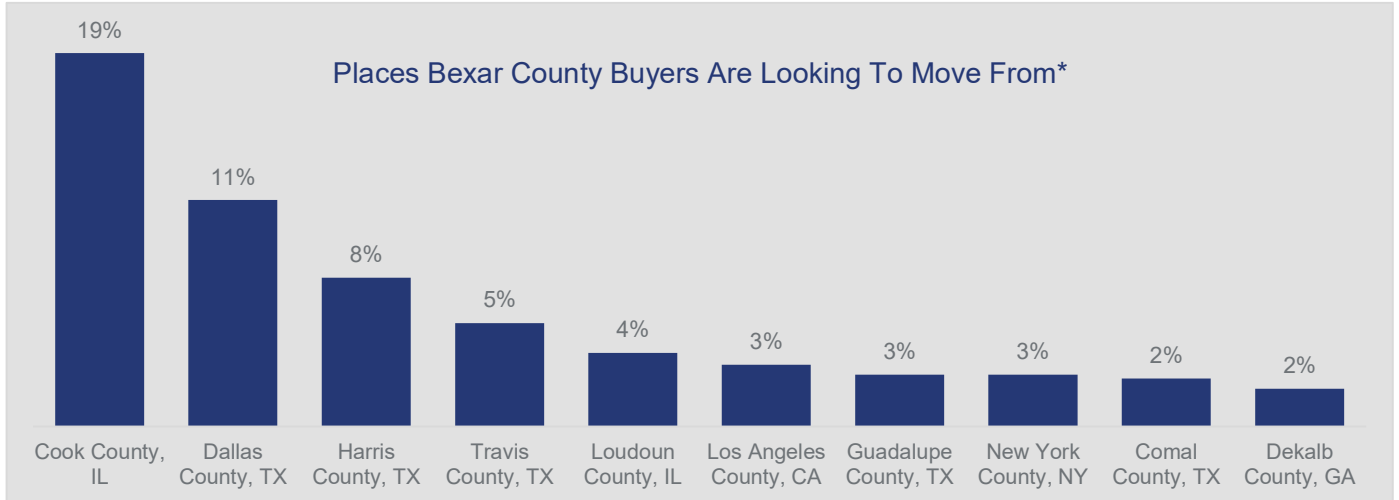

BROKERS • COLONIAL • DONAHOE

Geographic Demand | Q3 2022

BEXAR COUNTY

Highlights:

- With respect to the demand for Bexar County, 30% of buyer views come from other states.
- 46% of demand comes from within the county.
- Views from Cook County, IL alone make up 19%, the highest demand from any county.

Buyer Views Come From

Places Bexar County Buyers Are Looking To Move From*

The source of the data for this report is 2022 Q2 search data on realtor.com.

<https://www.realtor.com/research/reports/cross-market-demand/>

*Excludes international and local county views