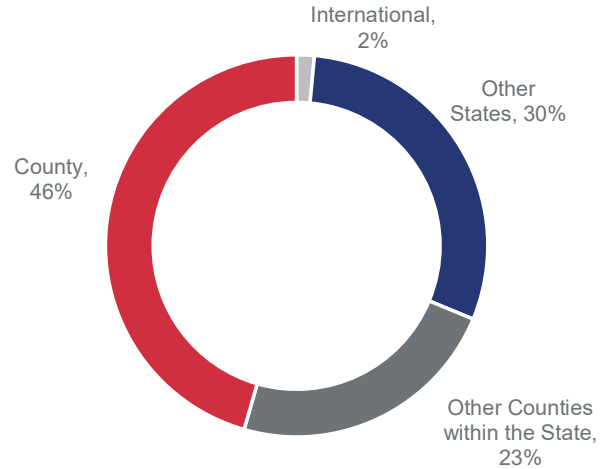

BROKERS • COLONIAL • DONAHOE

Geographic Demand | Q3 2022

BEXAR COUNTY

Highlights:

- With respect to the demand for Bexar County, 30% of buyer views come from other states.
- 46% of demand comes from within the county.
- Views from Cook County, IL alone make up 19%, the highest demand from any county.

Buyer Views Come From

Places Bexar County Buyers Are Looking To Move From*

The source of the data for this report is 2022 Q2 search data on realtor.com.

<https://www.realtor.com/research/reports/cross-market-demand/>

*Excludes international and local county views