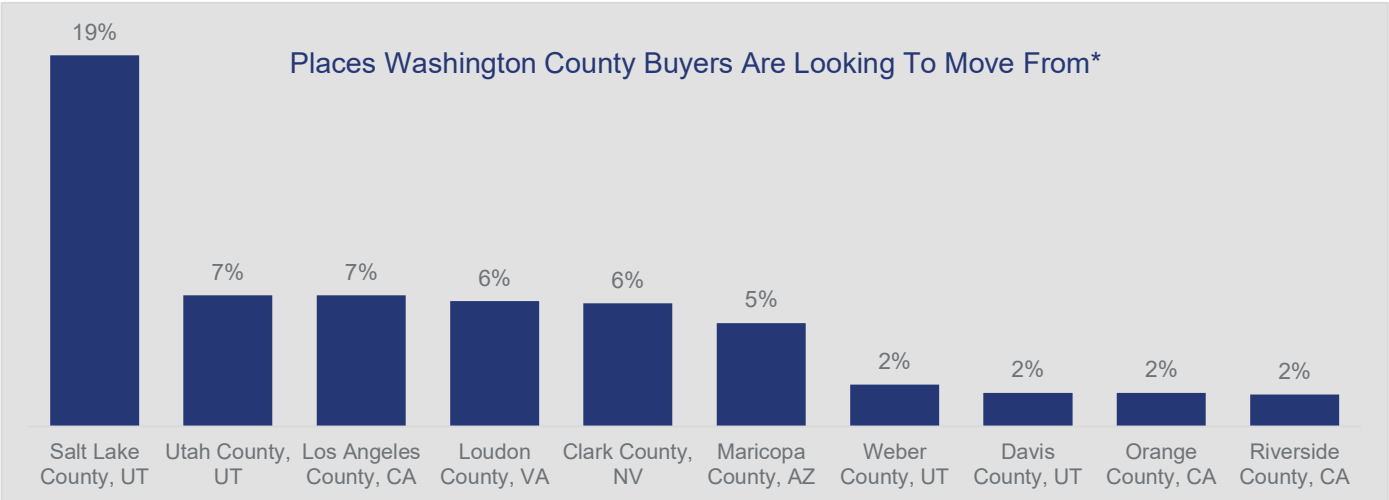

BROKERS • COLONIAL • DONAHOE

Geographic Demand | Q2 2022

WASHINGTON COUNTY

Highlights:

- With respect to the demand for Washington County, over half, or 56% of buyer views come from other states.
- Over a quarter, or 28%, of demand comes from other counties within the state.
- Salt Lake County makes up 19% of buyer views, the most views from any county.

Buyer Views Come From

Places Washington County Buyers Are Looking To Move From*

The source of the data for this report is 2022 Q2 search data on realtor.com.
<https://www.realtor.com/research/reports/cross-market-demand/>
 *Excludes international and local county views