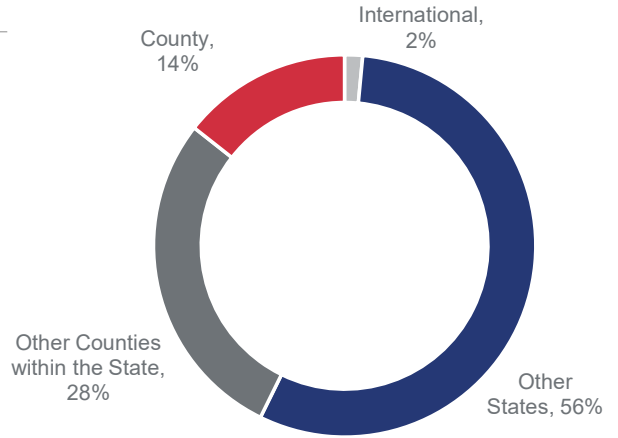

BROKERS • COLONIAL • DONAHOE

Geographic Demand | Q2 2022

WASHINGTON COUNTY

Highlights:

- With respect to the demand for Washington County, over half, or 56% of buyer views come from other states.
- Over a quarter, or 28%, of demand comes from other counties within the state.
- Salt Lake County makes up 19% of buyer views, the most views from any county.

Buyer Views Come From

Places Washington County Buyers Are Looking To Move From*

The source of the data for this report is 2022 Q2 search data on realtor.com.
<https://www.realtor.com/research/reports/cross-market-demand/>
 *Excludes international and local county views