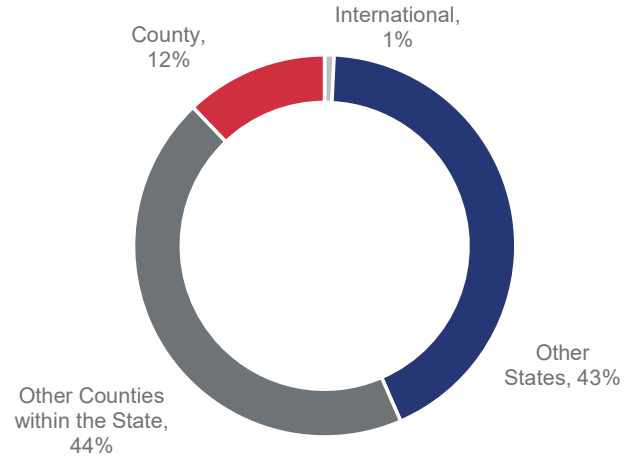

BROKERS • COLONIAL • DONAHOE

Geographic Demand | Q2 2022

SANPETE COUNTY

Highlights:

- With respect to the demand for Sanpete County, 43% of buyer views comes from other states.
- 44% of demand comes from other counties within the state.
- Salt Lake County makes up 23% of buyer views.

Buyer Views Come From

Places Sanpete County Buyers Are Looking To Move From*

The source of the data for this report is 2022 Q2 search data on realtor.com.

<https://www.realtor.com/research/reports/cross-market-demand/>

*Excludes international and local county views