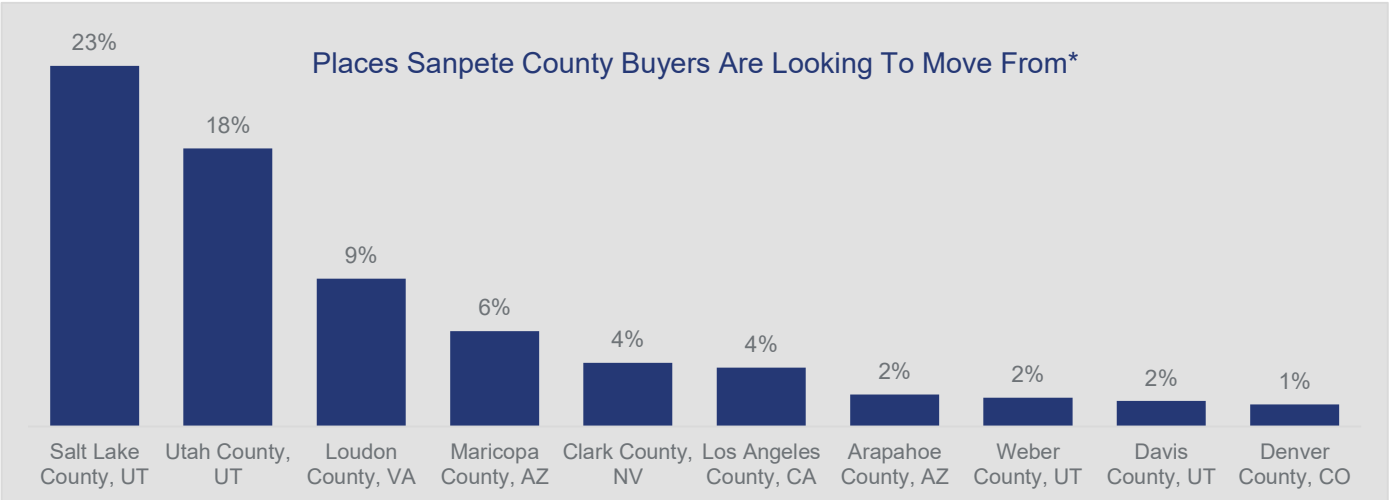

BROKERS • COLONIAL • DONAHOE

Geographic Demand | Q2 2022

SANPETE COUNTY

Highlights:

- With respect to the demand for Sanpete County, 43% of buyer views comes from other states.
- 44% of demand comes from other counties within the state.
- Salt Lake County makes up 23% of buyer views.

Buyer Views Come From

Places Sanpete County Buyers Are Looking To Move From*

The source of the data for this report is 2022 Q2 search data on realtor.com.

<https://www.realtor.com/research/reports/cross-market-demand/>

*Excludes international and local county views