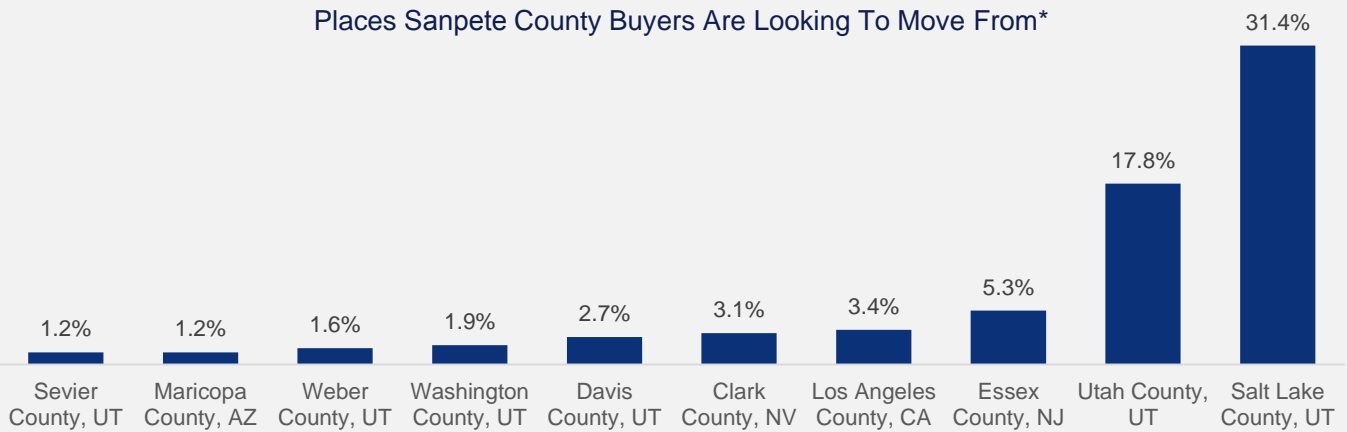

SANPETE COUNTY

GEOGRAPHIC DEMAND

Highlights:

- With respect to the demand for Sanpete County, 13.5% comes from within.
- Other counties within Utah make up 53.8% of demand. These include Salt Lake, Utah, and Davis Counties.
- Out-of-State demand makes up 31.8% of demand.

Places Sanpete County Buyers Are Looking To Move From*

OUR RESEARCH

Monthly Updates
LOCAL MARKET REPORTS

Where Do Buyers Come From?
DEMAND SNAPSHOT

Just Published!
2021 MIDYEAR RESIDENTIAL REVIEW

erabrokers.com/research