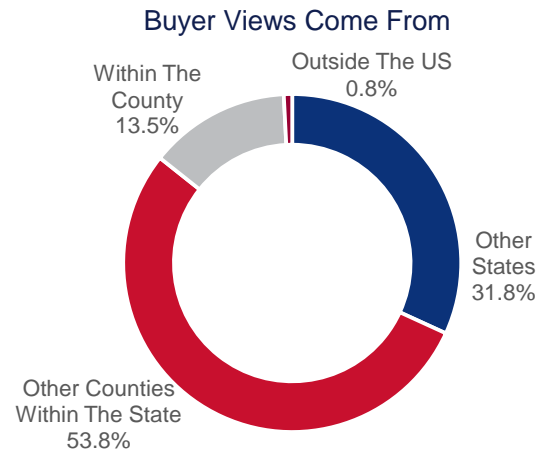

SANPETE COUNTY

GEOGRAPHIC DEMAND

Highlights:

- With respect to the demand for Sanpete County, 13.5% comes from within.
- Other counties within Utah make up 53.8% of demand. These include Salt Lake, Utah, and Davis Counties.
- Out-of-State demand makes up 31.8% of demand.

Places Sanpete County Buyers Are Looking To Move From*

OUR RESEARCH

Monthly Updates
LOCAL MARKET REPORTS

Where Do Buyers Come From?
DEMAND SNAPSHOT

Just Published!
2021 MIDYEAR RESIDENTIAL REVIEW

erabrokers.com/research